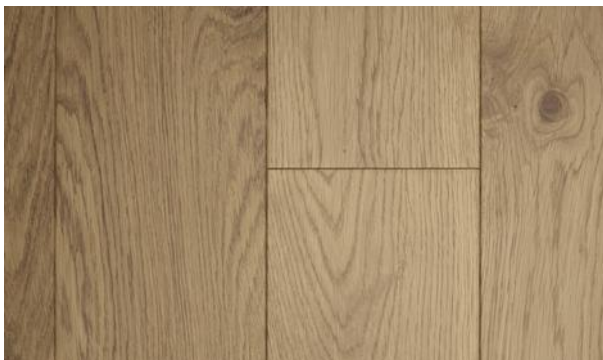

### Duo Living XL

---

<b>Design:</b>	101XLN Oak Natural
<b>Finish:</b>	Lacquered
<b>Thickness:</b>	14mm
<b>Top Layer:</b>	3mm
<b>Width:</b>	150mm
<b>Length:</b>	Random (between 600mm & 2130mm)
<b>Pack Size:</b>	2.556m <sup>2</sup>
<b>Underfloor Heating:</b>	Yes
<b>Construction:</b>	Engineered
<b>Grade:</b>	Rustic
<b>Colour Variation:</b>	Medium - High
<b>Knots:</b>	Allowed (will be filled black or brown)
<b>Sapwood:</b>	Allowed
<b>Sound Heart:</b>	Allowed